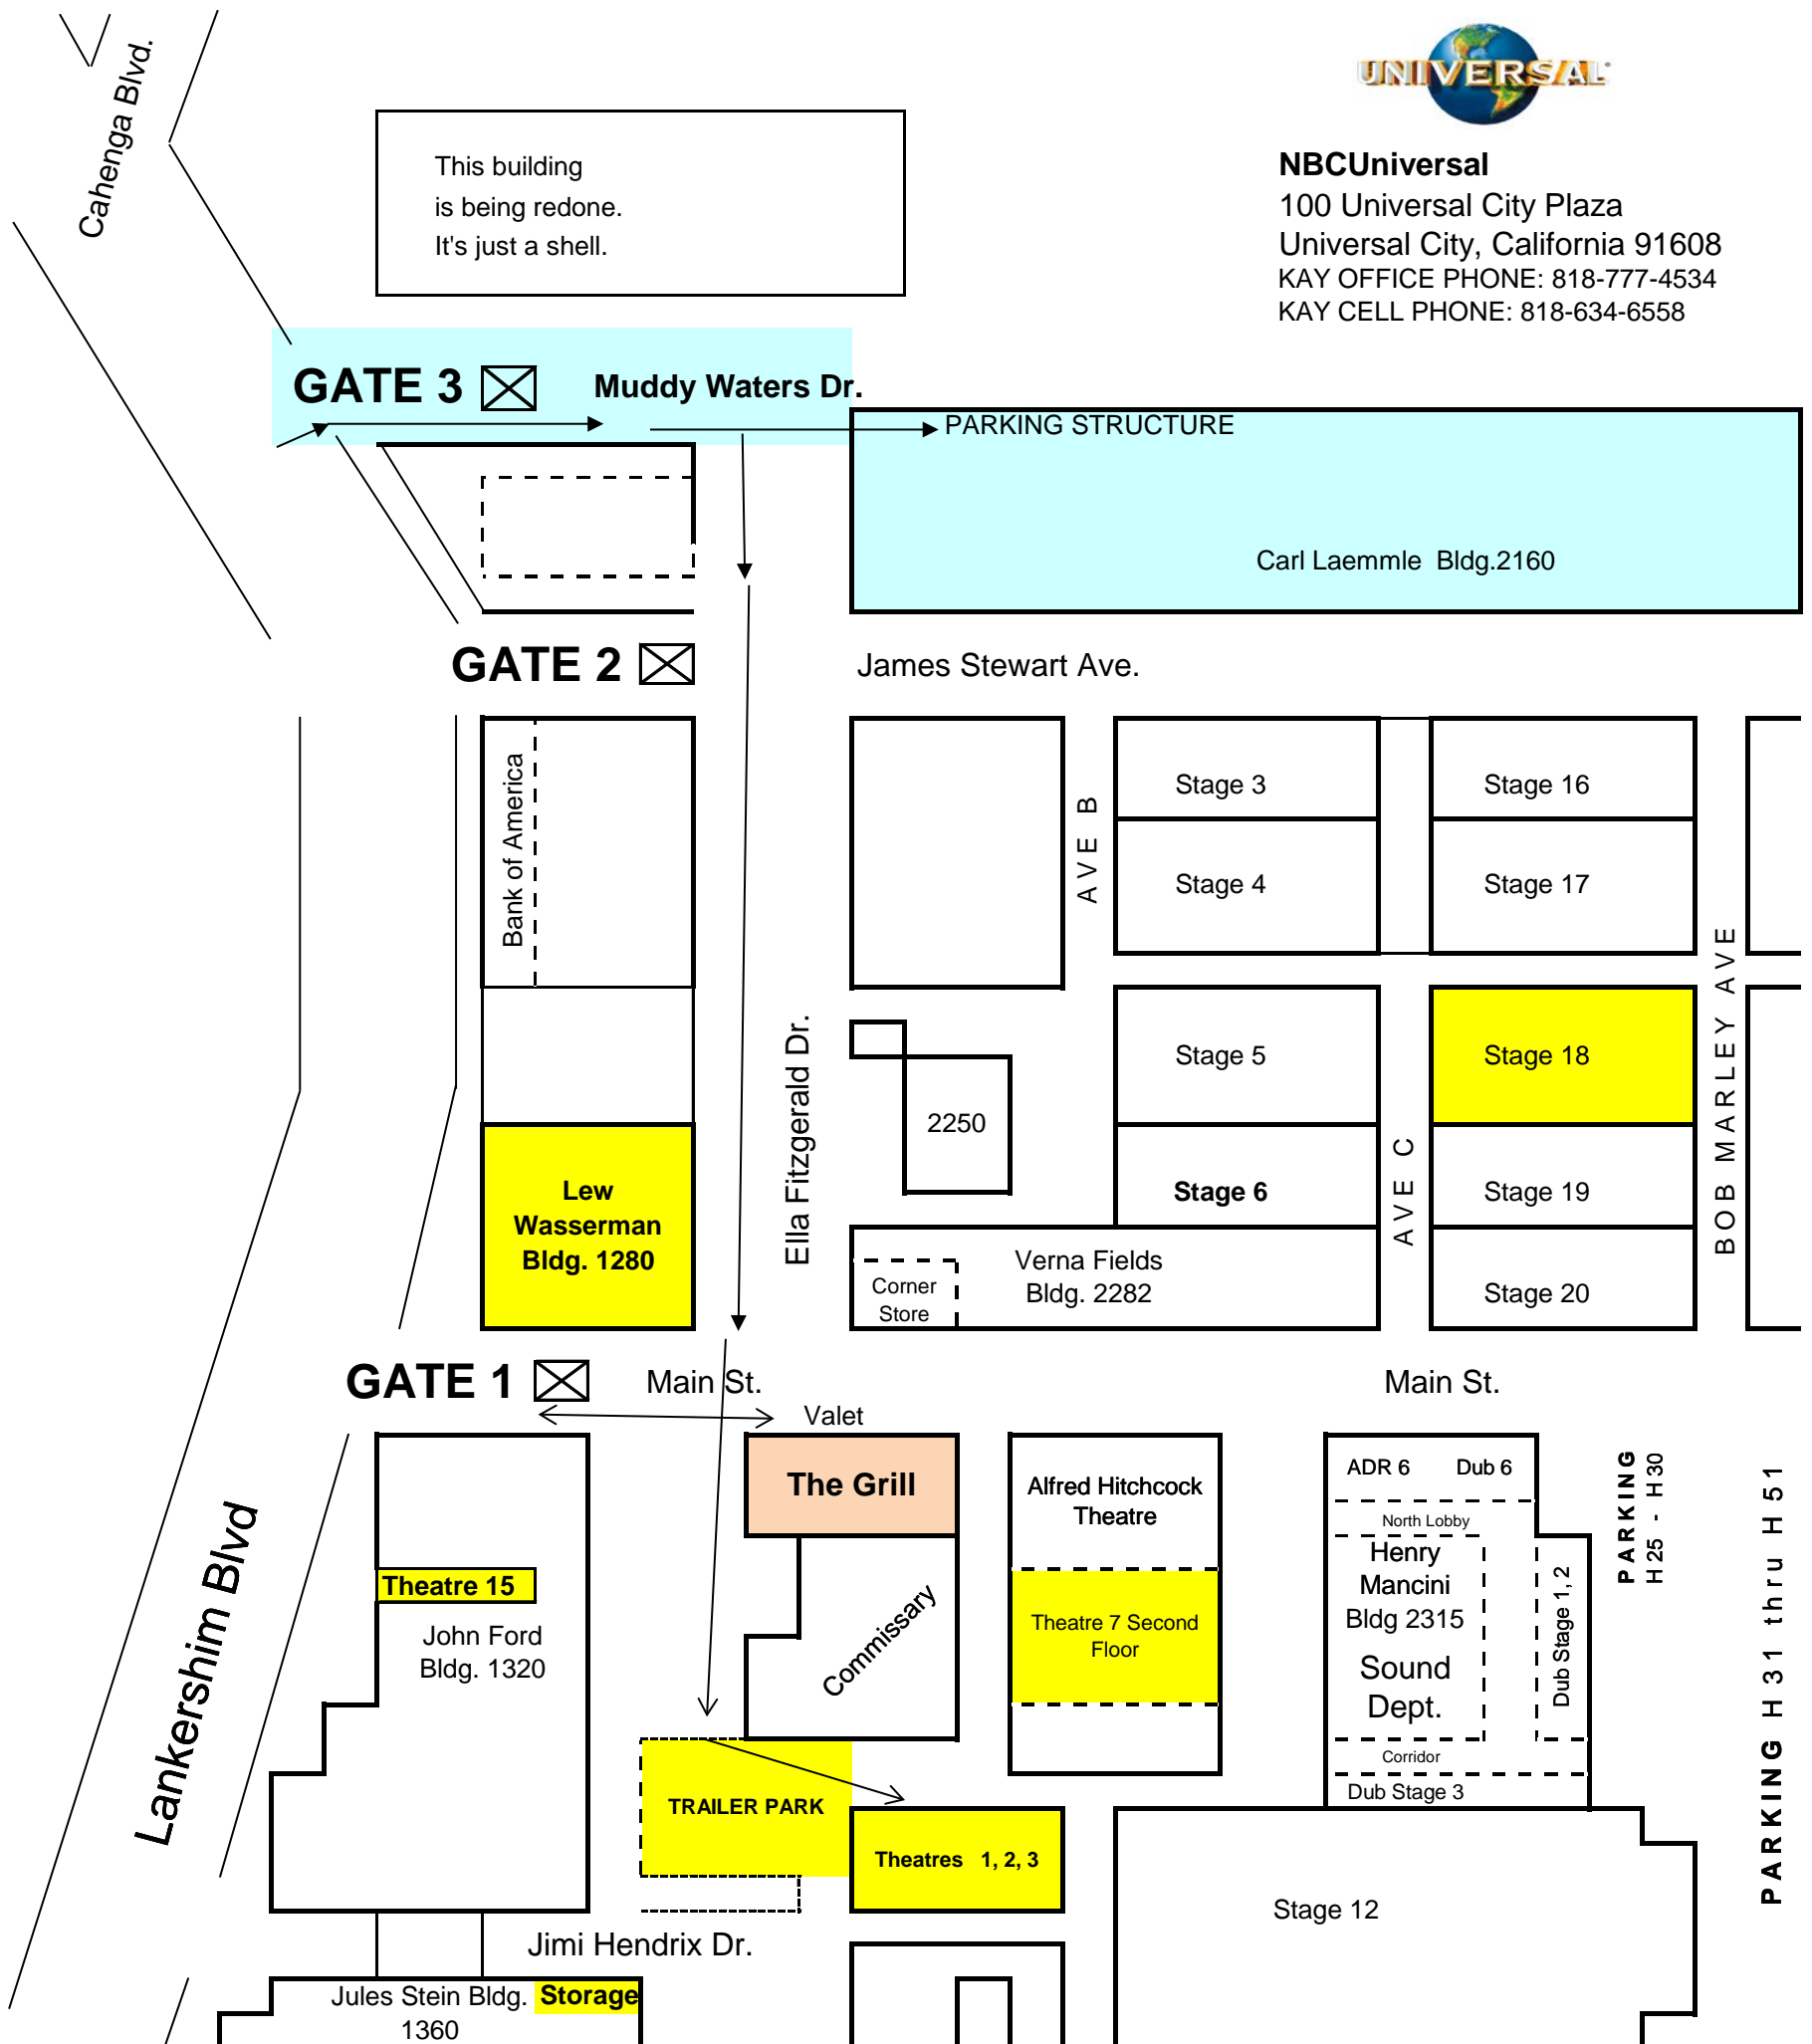

NBCUniversal

100 Universal City Plaza
Universal City, California 91608
KAY OFFICE PHONE: 818-777-4534
KAY CELL PHONE: 818-634-6558

Directions from LAX

Take Sepulveda / Lincoln south to the 105 East
From the 105 East, take the 110 North through Downtown LA
Just beyond the Downtown Civic Center take the 101 North
Follow the 101 North to Lankershim Blvd. exit and turn right
Follow Lankershim to Muddy Waters Dr. and turn right
Pull up to Gate 3 in the right lane and check in with Security

Directions from Burbank Airport

Take Hollywood Way south to Riverside Drive
Turn right on Riverside Dr.
Follow Riverside Dr. to Lankershim Blvd. and turn left
Just beyond where Lankershim and Cahenga merge,
you will turn left on Muddy Waters Drive
Pull up to Gate 3 and check in with Security.

Directions from Glendale / Pasadena

Take the 134 North
Exit Lankershim Blvd. and turn left
Just beyond where Lankershim and Cahenga merge,
you will turn left on Muddy Waters Drive
Pull up to Gate 3 and check in with Security.

Directions from San Diego

Take the I-5 North to the 101
Follow the 101 North to Lankershim Blvd. exit and turn right
Follow Lankershim to Muddy Waters Dr. and turn right
Pull up to Gate 3 in the right lane and check in with Security

Directions from San Fernando Valley / Thousand Oaks

Take the 101 south and exit at Lankershim Blvd.
Turn right at the bottom of the off ramp onto Ventura Blvd.
Turn right on Lankershim Blvd. and go under the freeway
Go through the light at Bluffside Dr. and turn right on Muddy Waters Dr.
Pull up to Gate 3 using the right lanes only and check in with Security